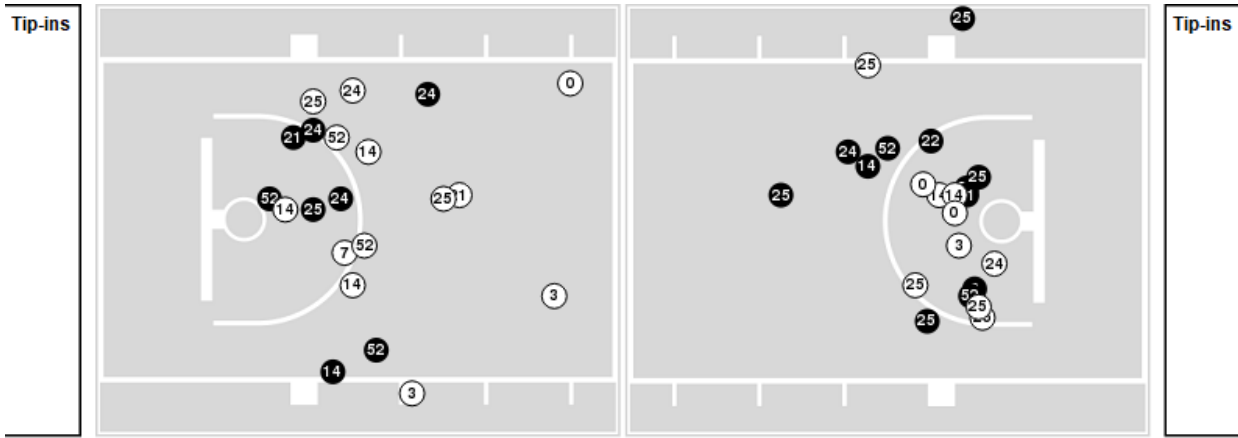

Blow Up Chart

● Made   ○ Missed   N - Player Number

Minnesota	M/A	%
Field Goals	26/66	39
2 Points	21/47	45
3 Points	5/19	26
Free Throws	8/9	89

Minnesota	M/A	%
Points in the Paint	36 (18 / 39)	46
Fast Break Points	10 (7/7)	100
Second Chance Points	15 (7/12)	58
Effective FG%	43