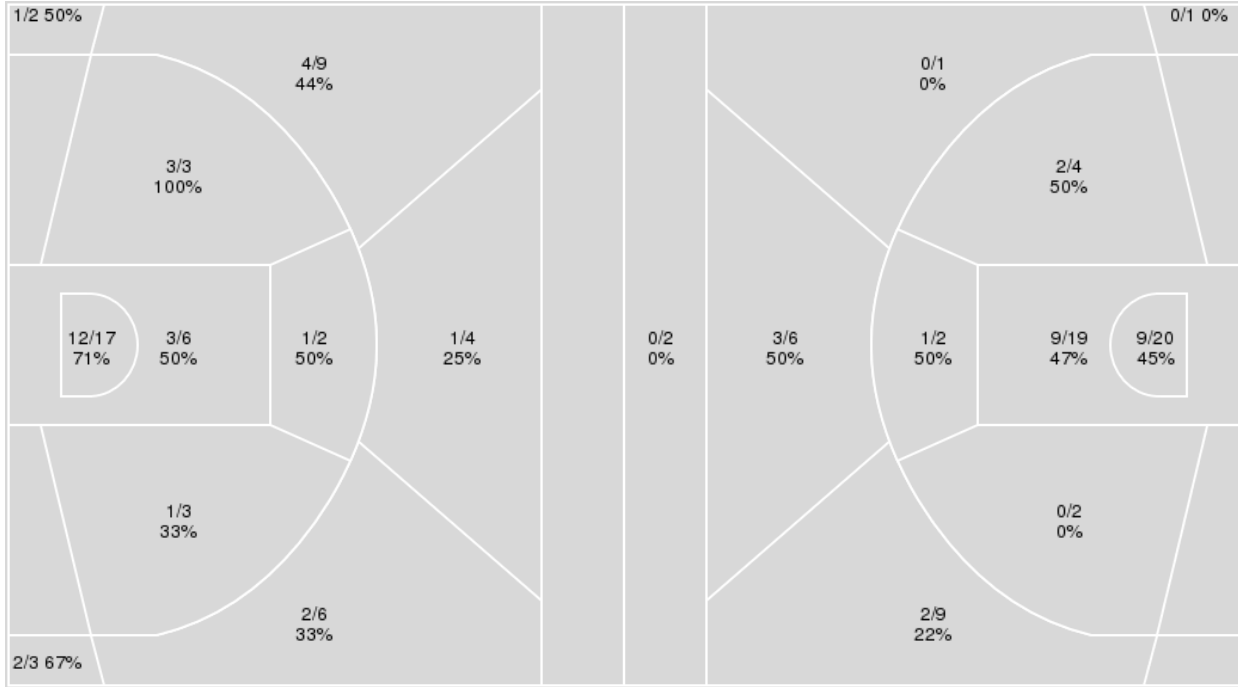

Officials: Brenda Pantoja, Natasha Camy, Tim Daley

{ Players => 0, 1, 3, 5, 11, 14, 20, 22, 23, 24, 32; } FG Types => All;
Results => All;

{ Players => All; } FG Types => All; Results => All;

Washington

Minnesota

Washington	M/A	%
Field Goals	30/55	55
2 Points	20/31	65
3 Points	10/24	42
Free Throws	9/12	75

Minnesota	M/A	%
Field Goals	26/66	39
2 Points	21/47	45
3 Points	5/19	26
Free Throws	8/9	89