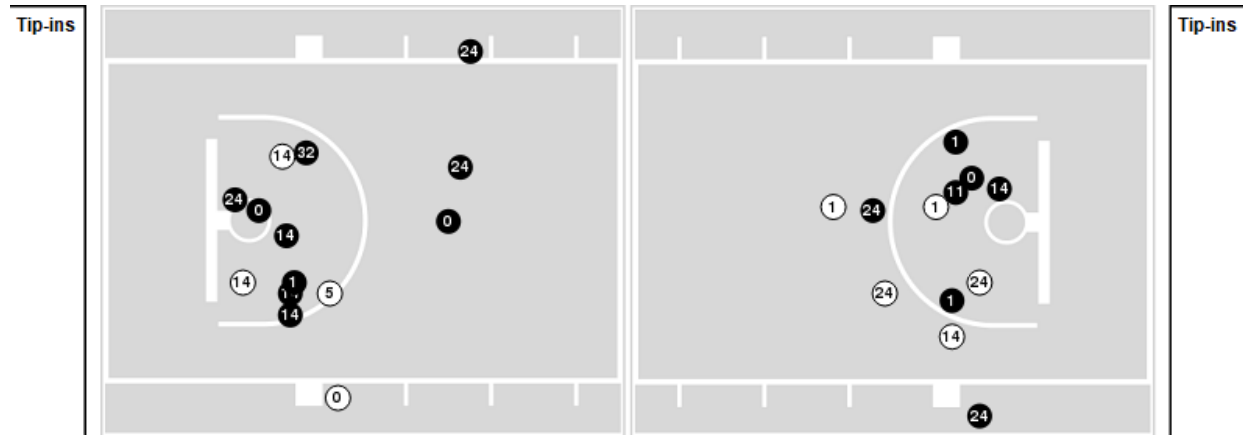

Blow Up Chart

● Made ○ Missed N - Player Number

Washington	M/A	%
Field Goals	30/55	55
2 Points	20/31	65
3 Points	10/24	42
Free Throws	9/12	75

Washington	M/A	%
Points in the Paint	30 (15 / 23)	65
Fast Break Points	16 (7/7)	100
Second Chance Points	4 (2/5)	40
Effective FG%	64